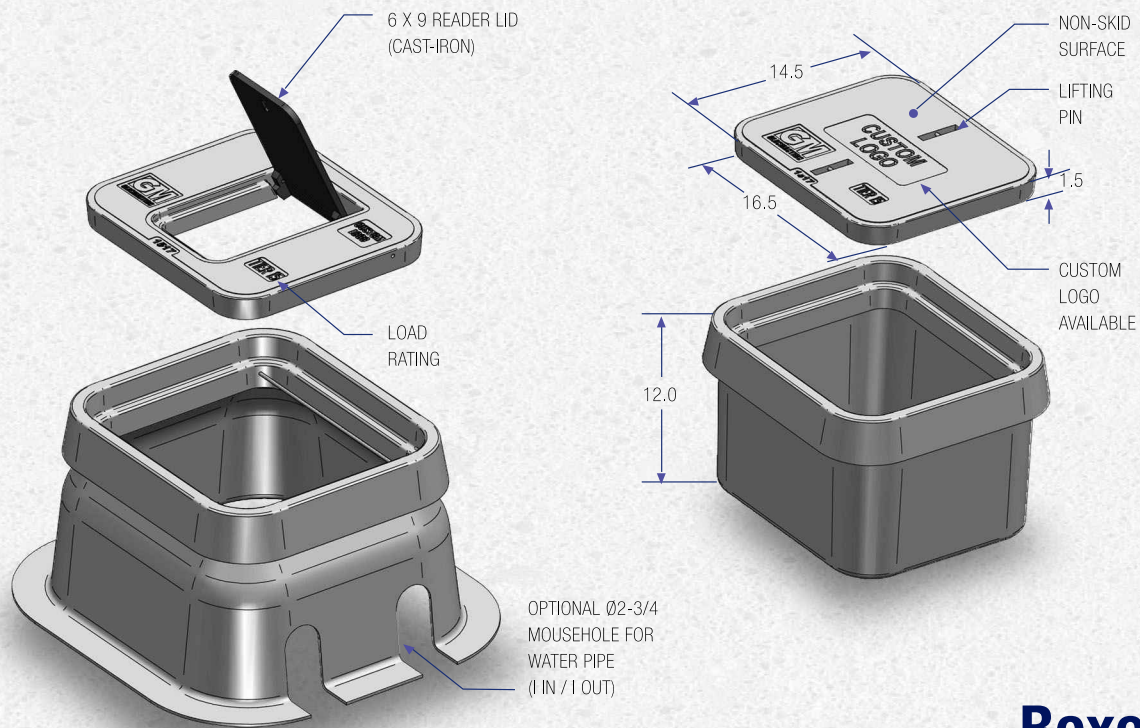

## Lids

Style	Bolt-Down	Part Number	Load Ratings	Weight
Solid	N	S1517P	TIER 8, 15, 22	25
Reader Lid, Hinged 6x9	N	S1517R	TIER 8, 15	23
Reader Lid, Drop-in 6x9	N	S1517C	TIER 8, 15	22
Neptune AMR, R450 6" Dia	N	S1517N	TIER 8, 15, 22	24
Sensus AMR, 4" Dia	N	S1517S	TIER 8, 15, 22	25
Sensus AMR, 4" Dia (Qty 2)	N, H, P	S1517D	TIER 8, 15, 22	25
Sensus AMR and 6x9 Reader	N	S1517B	TIER 8	22

## Boxes

Part Number	Height	Style	Bottom	Bolt-Down	Load Ratings	Weight
S151712S	12	Straight	S, 0, 3	N, B	TIER 8, 15, 22	26
S151712F	12	Flared	0, 3	N, B	TIER 8, 15	28
J151712S	12	Straight, Jumbo	S, 0, 3	N, B	TIER 8, 15	32

### LIDS DESIGNATIONS

**Bolt-Down:** N - Not Bolted, H - Hex Head Bolts, P - Penta Head Bolts

### BOXES DESIGNATIONS

**Bottoms:** S - Solid, O - Open, 2 - Two Mouseholes, 3 - Three Mouseholes  
**Bolt-Down:** B - Bolted, N - Not Bolted