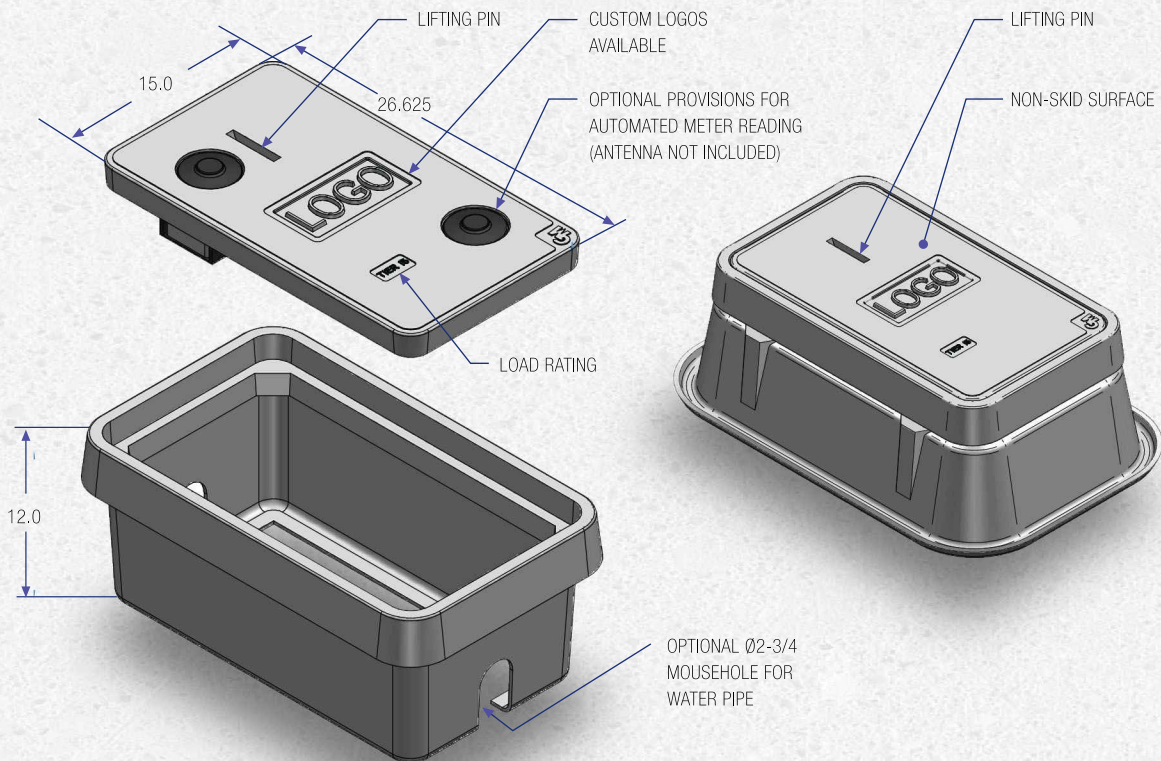

Lids

Part Number	Style	Bolt-Down	Load Ratings	Weight
S1527P	Solid	N	TIER 8, 15, 22	51
S1527R	Reader Lid, Hinged 6x9	N	TIER 8, 15	42
S1527S	Sensus AMR, 4" Dia	N	TIER 8, 15, 22	50
S1527D	Sensus AMR, 4" Dia (Qty 2)	N	TIER 8, 15, 22	50

Boxes

Part Number	Height	Style	Bottom	Bolt-Down	Load Ratings	Weight
S152712S	12	Straight	S, 0, 2	N	TIER 8, 15, 22	35
S152712F	12	Flared	0, 2	N	TIER 8, 15	40

LIDS DESIGNATIONS

Bolt-Down: N - Not Bolted, H - Hex Head Bolts, P - Penta Head Bolts

BOXES DESIGNATIONS

Bottoms: S - Solid, O - Open, 2 - Two Mouseholes, 3 - Three Mouseholes
Bolt-Down: B - Bolted, N - Not Bolted